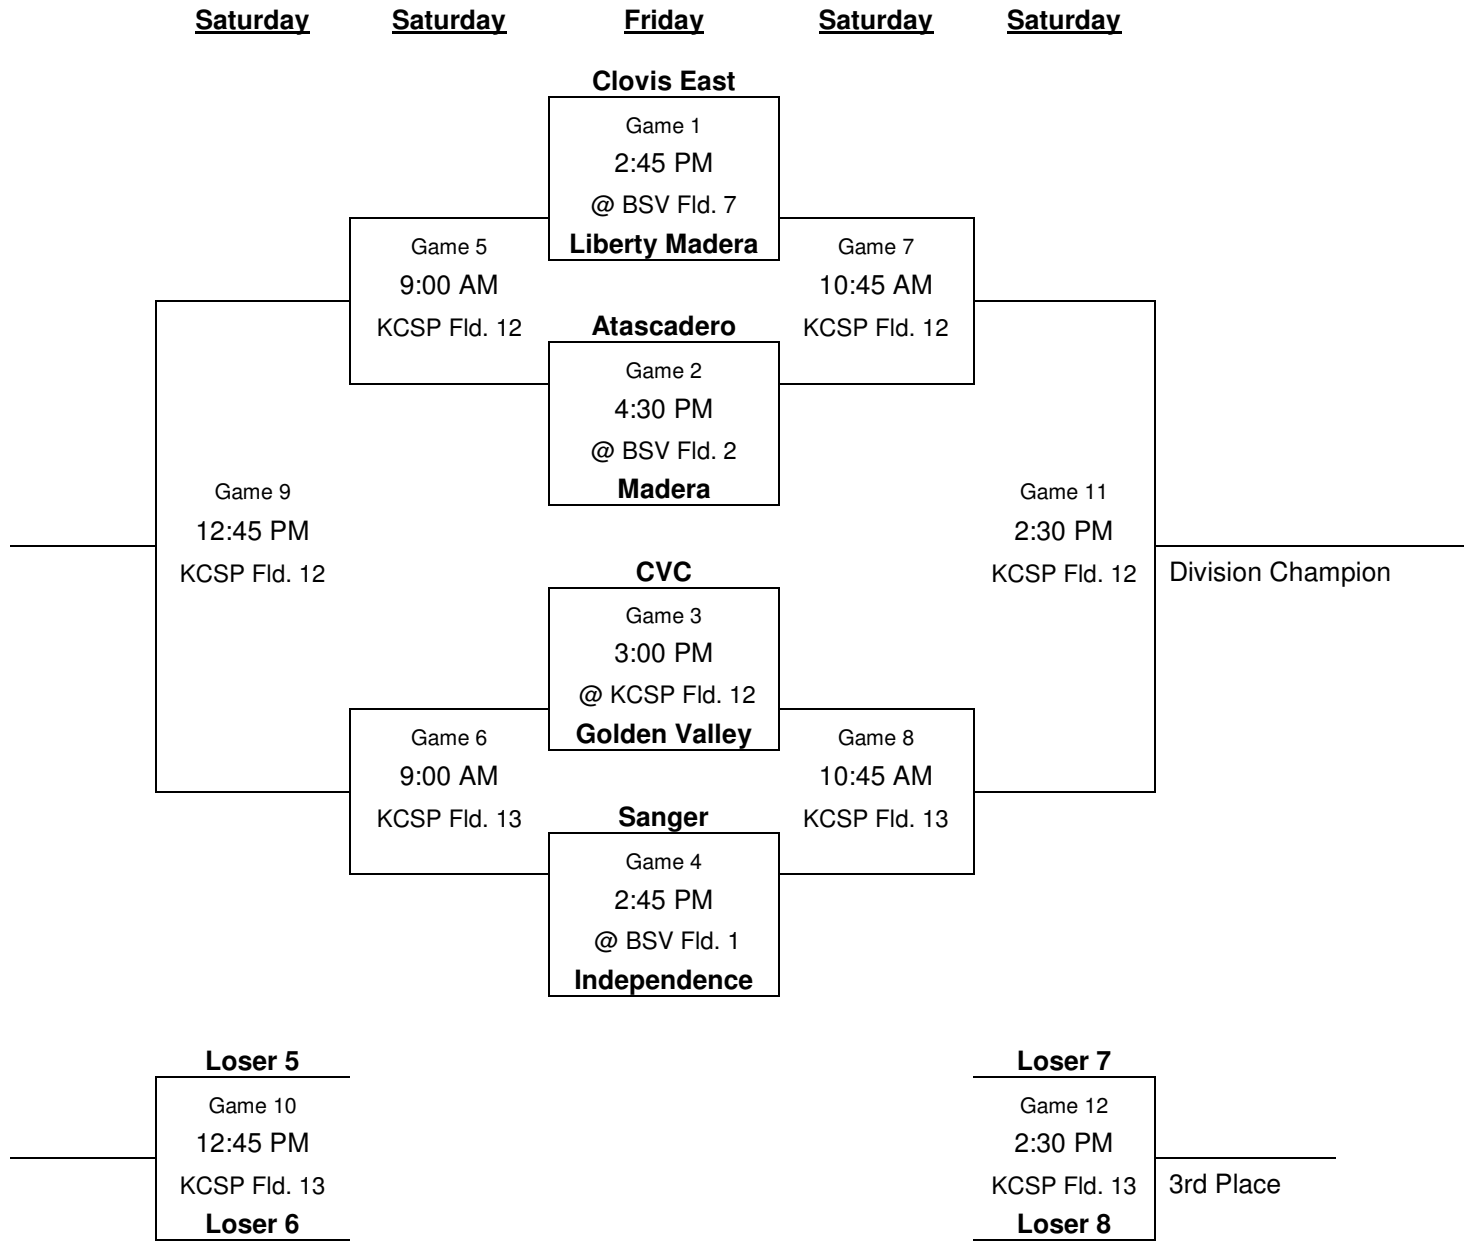

# Girls Premier B

40 minute halves/10 minute halftime/2x10 minute golden-goal OT/PKs.

Top of bracket wears white jerseys or by mutual agreement.

Trophies: 1<sup>st</sup>, 2<sup>nd</sup> & 3<sup>rd</sup>/Individual Awards: 1<sup>st</sup>